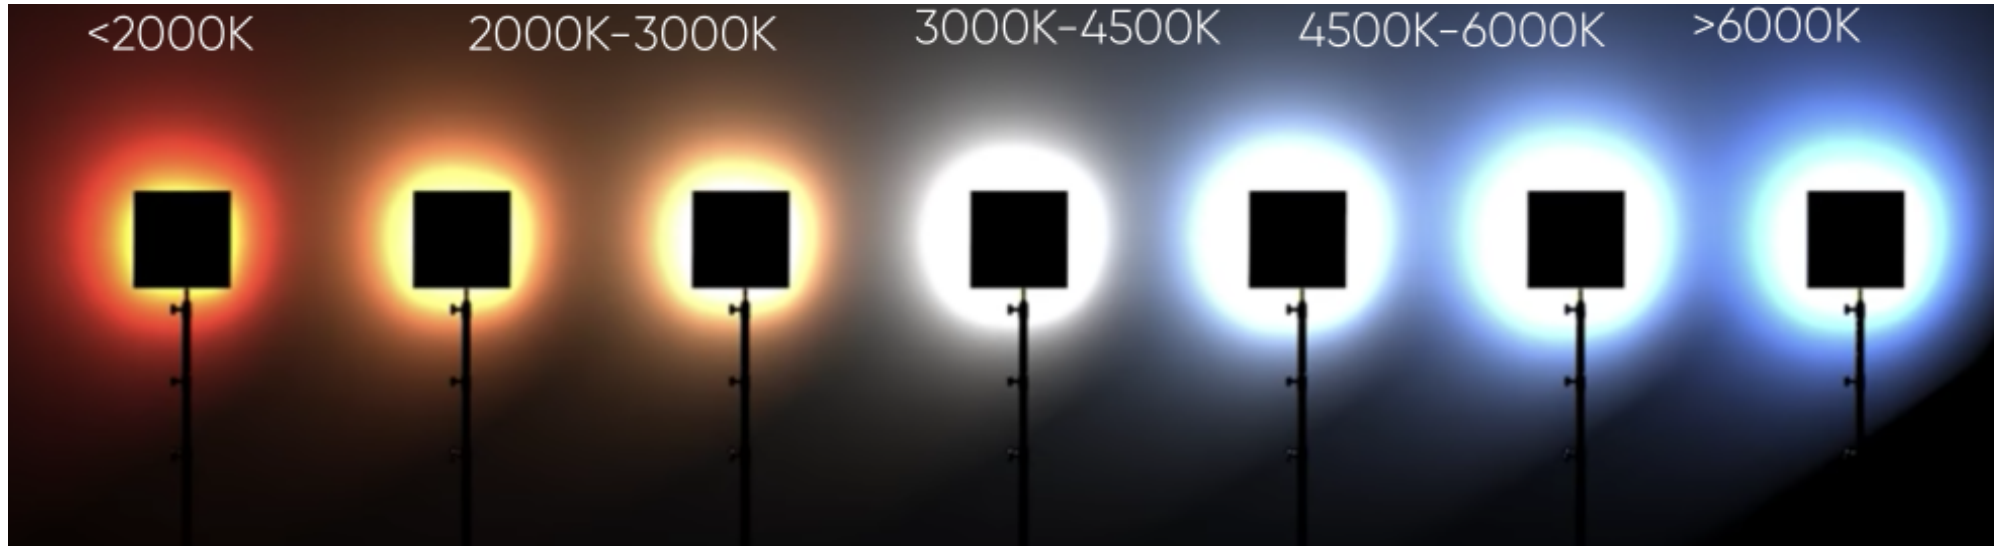

LED RENK SICAKLIĐI DEĐERLERİ

(2700-3000k)

(4000-4500k)

(5000-6500k)

SMD LED CHIP MODELLERİ

3528 SMD LED Chip

5050 SMD LED Chip

3014 SMD LED Chip