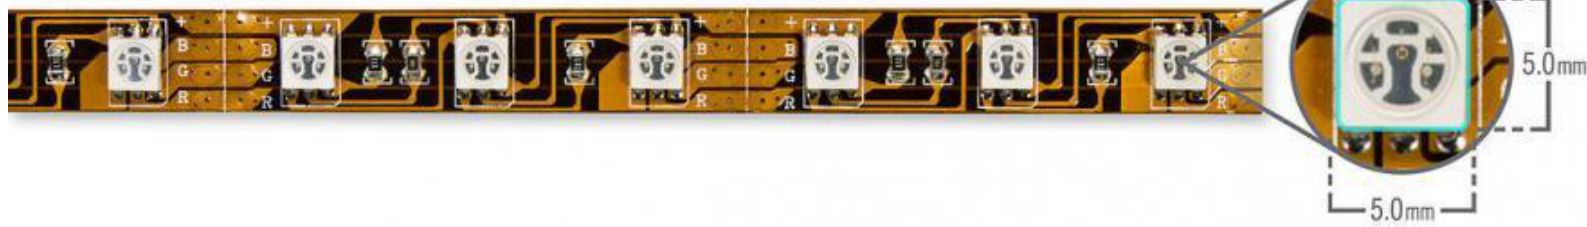

LED RENK SICAKLIĐI DEĐERLERİ

(2700-3000k)

(4000-4500k)

(5000-6500k)

SMD LED CHIP MODELLERİ

3528 SMD LED Chip

5050 SMD LED Chip

3014 SMD LED Chip

3020 SMD LED Chip

2835 SMD LED Chip